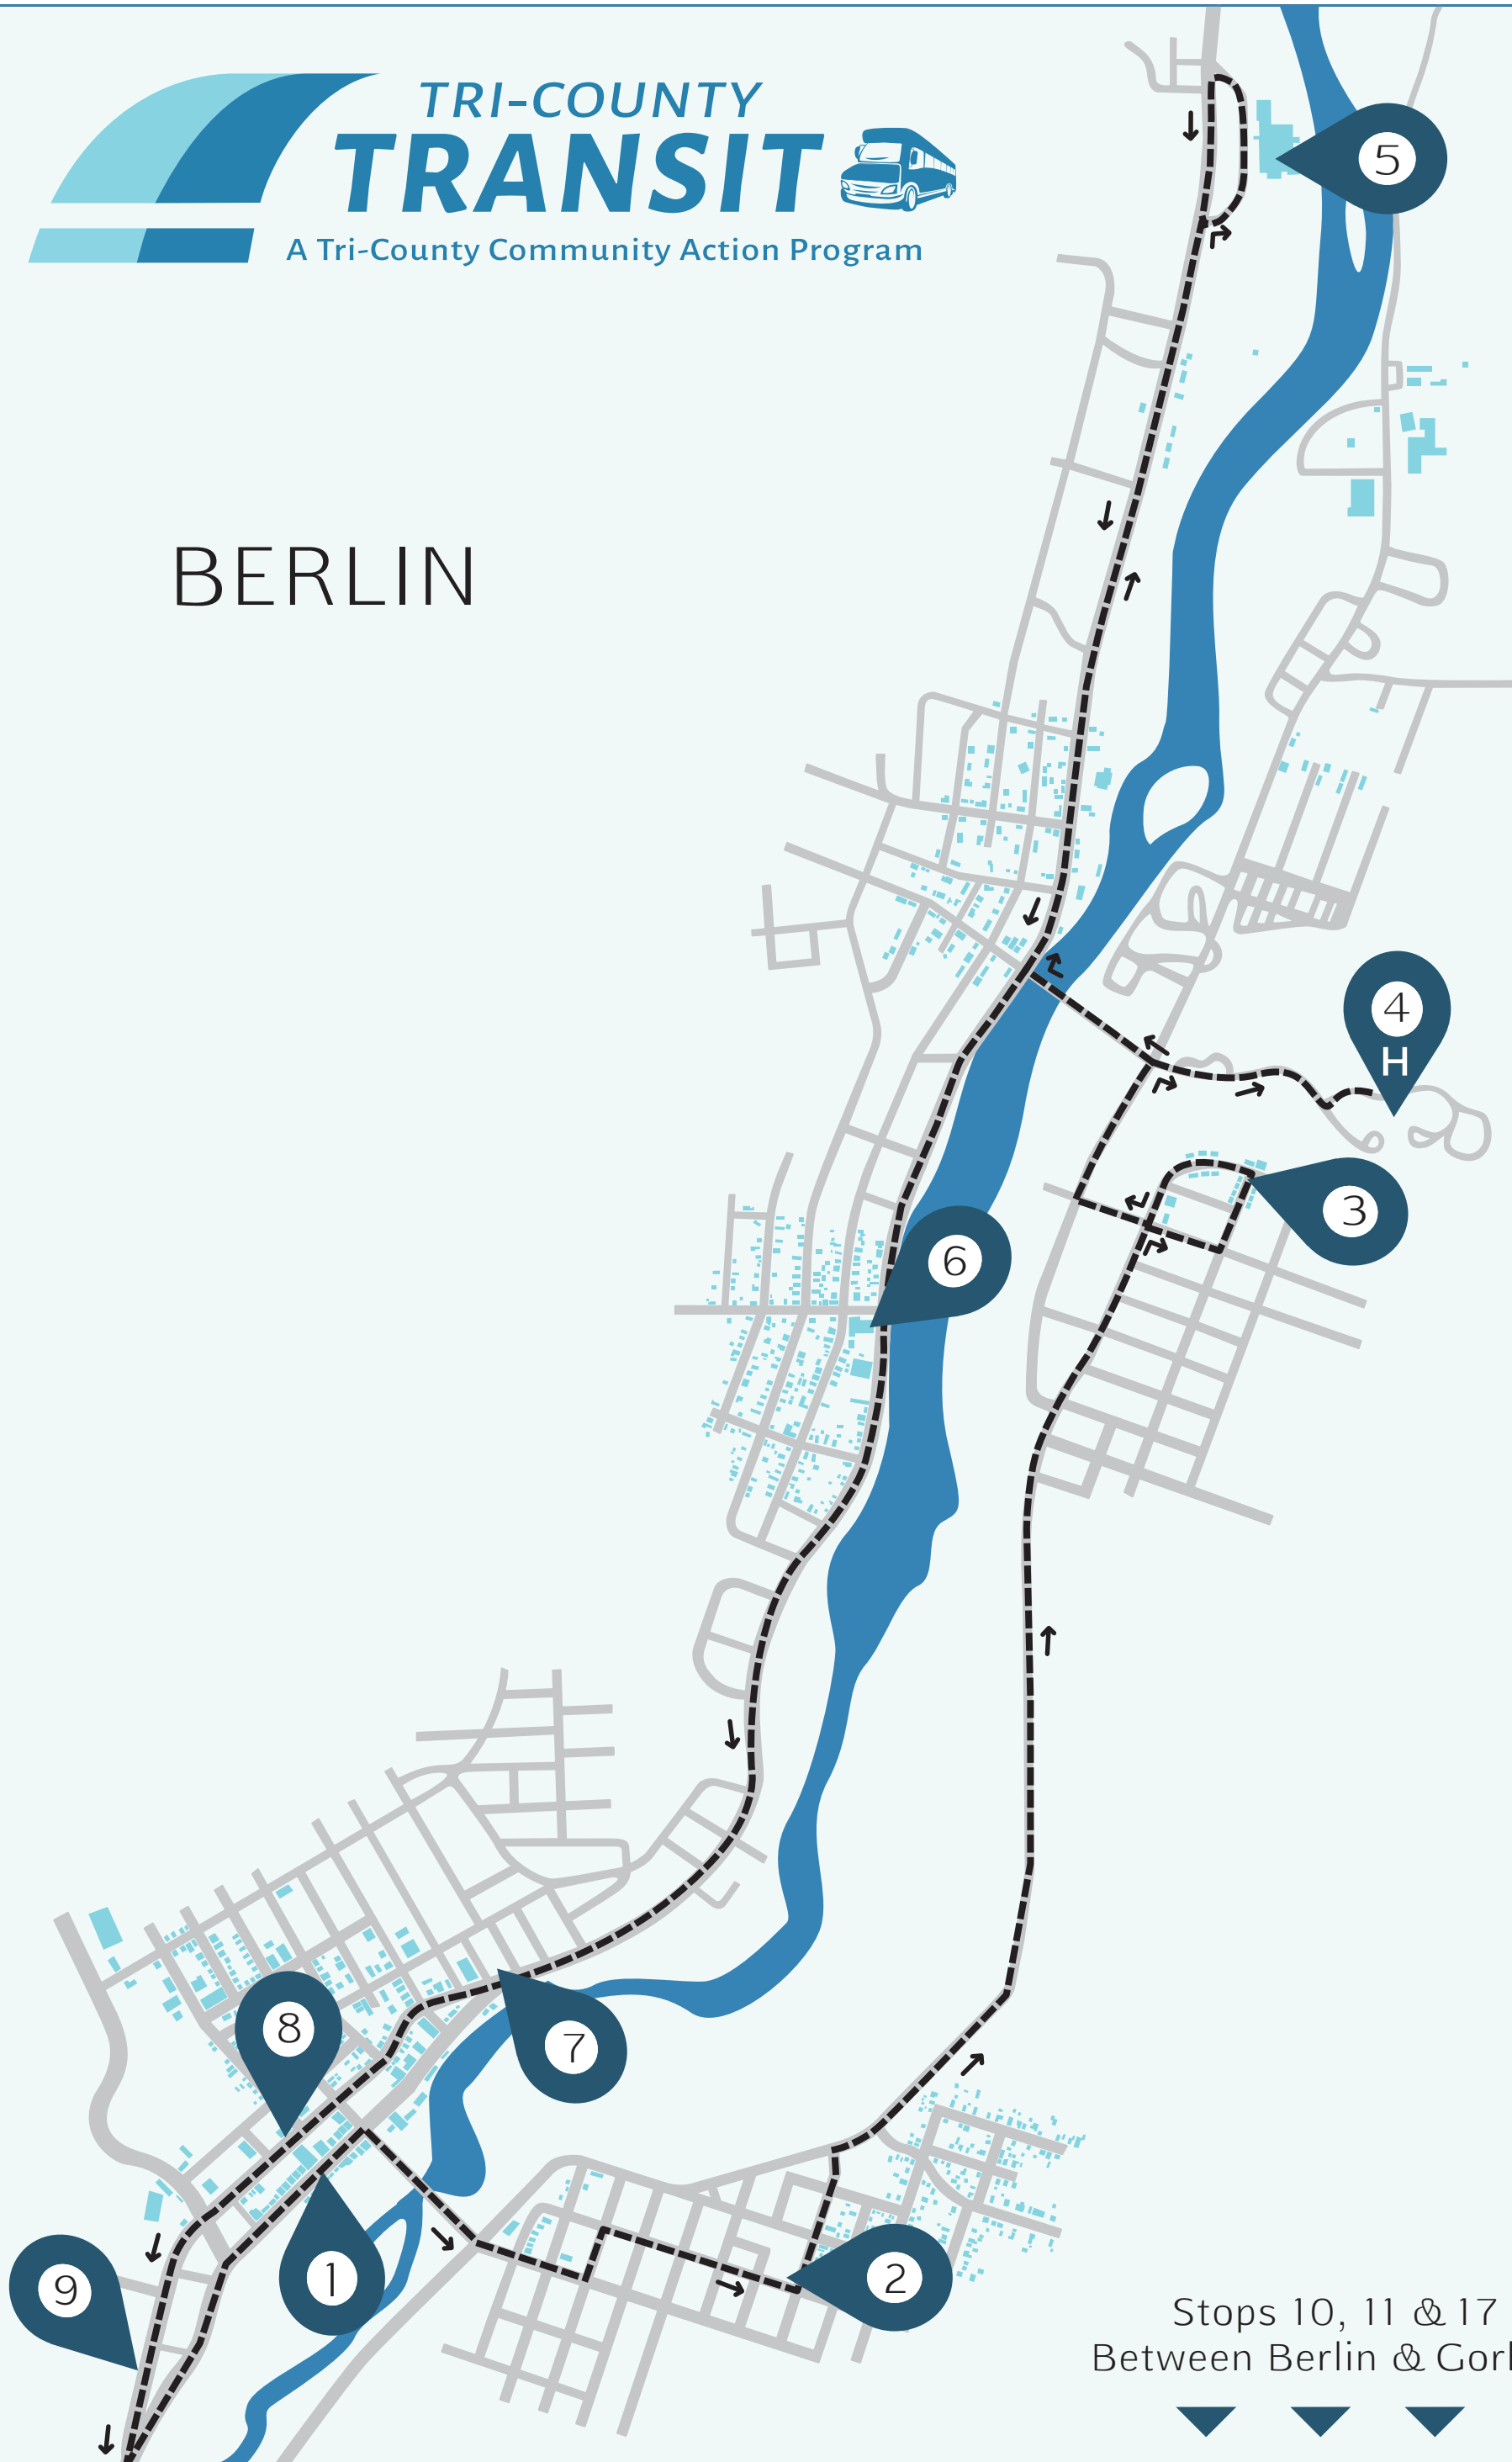

BERLIN

GORHAM

BG BUS STOPS

M-F 7AM-4:45PM SAT 9AM-4:30AM

\$3 Day Pass Questions? 1-800-997-2020

- 
1 Main Street
 M-F 7:00 9:00 11:00 1:00 3:00 4:45
 SAT 9:00 10:45 1:00 2:45 4:30
- 
2 AG Resource Center
 M-SAT Stop by request or flag down
- 
3 Brookside
 M-SAT Stop by request or flag down
- 
4 H Androscoggin Valley Hospital
 M-F 7:15 9:15 11:15 1:15 3:15
 SAT 9:15 11:00 1:15 3:00
- 
5 White Mtn. Community College
 M-SAT Stop by request or flag down
- 
6 Brown School
 M-SAT Stop by request or flag down
- 
7 St. Anne
 M-F 7:35 9:35 11:35 1:35 3:35
 SAT 9:25 11:10 1:25 3:15
- 
8 CCFHS Berlin
 M-SAT Stop by request or flag down
- 
9 Berlin Marketplace
 M-SAT Stop by request or flag down
- 
10 Wal-Mart
 M-F 7:55 9:55 11:55 1:55 3:55
 SAT 9:50 11:35 1:50 3:40
- 
11 Mountain Valley Plaza
 M-SAT Stop by request or flag down
- 
12 Family Resource Center
 M-F 8:17 10:17 12:17 2:17 4:17
 SAT 10:12 11:59 2:14 4:02
- 
13 Gorham Common
 M-SAT Stop by request or flag down
- 
14 Birch Grove
 M-SAT Stop by request or flag down
- 
15 Promenade Court
 M-SAT Stop by request or flag down
- 
16 CCFHS Gorham
 M-F 8:30 10:30 12:30 2:30 4:30
 SAT 10:25 12:12 2:27 4:15
- 
17 Wal-Mart
 M-F 8:40 10:40 12:40 2:40 4:40
 SAT 10:35 12:22 2:37 4:25