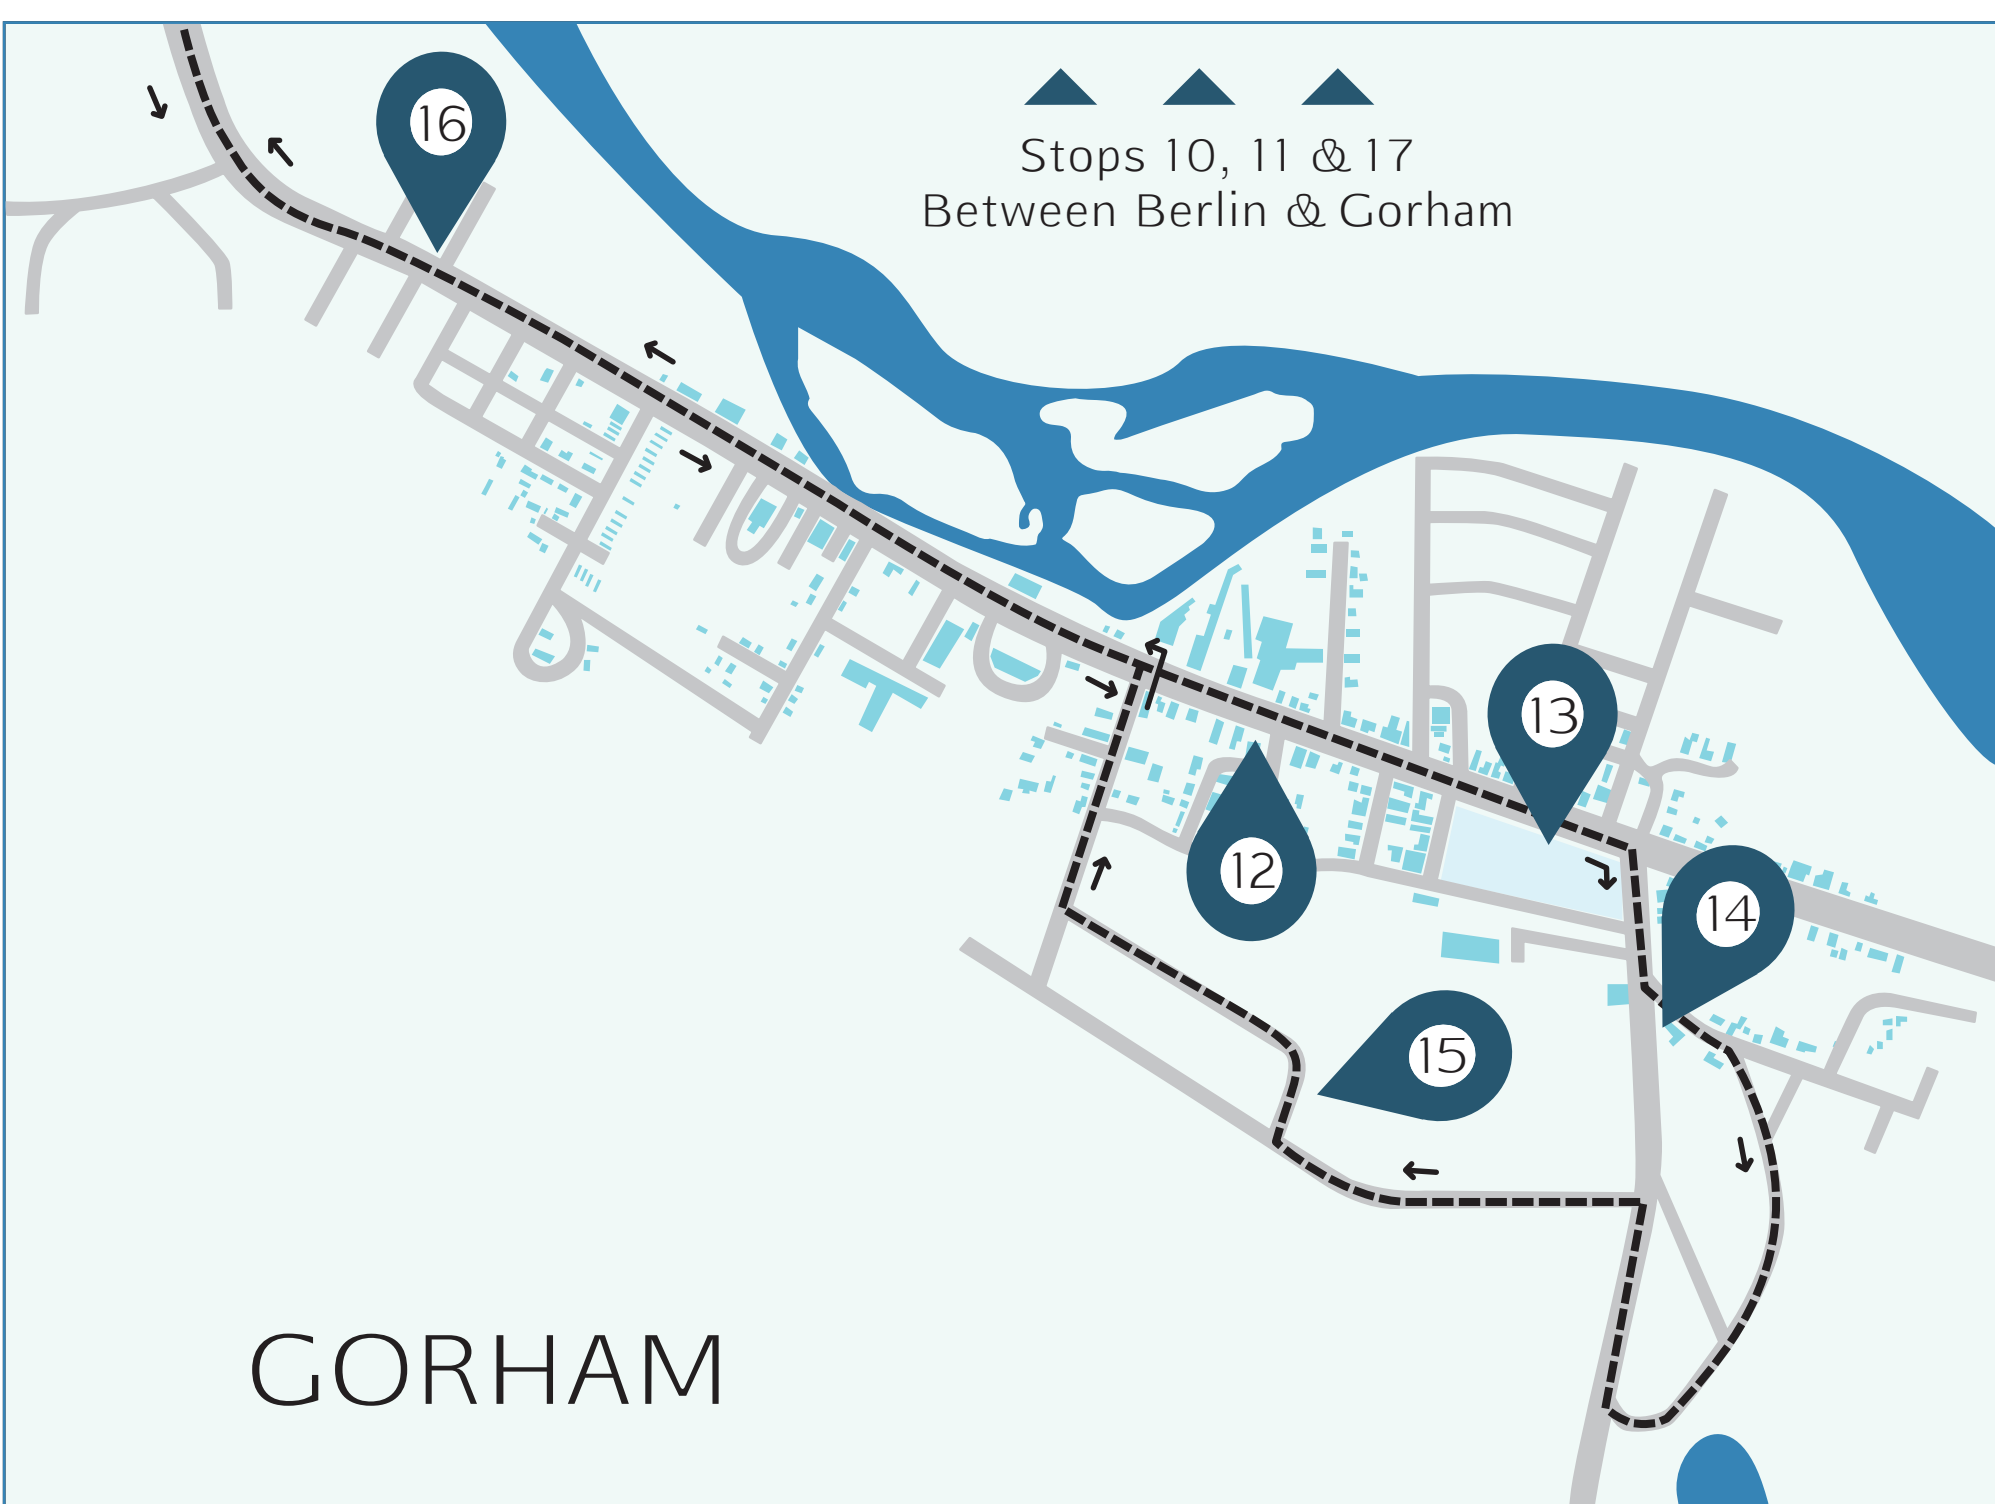

BERLIN

GORHAM

BG BUS STOPS

M-F 7AM-4:45PM SAT 9AM-4:30AM

\$3 Day Pass Questions? 1-800-997-2020

- 
1 Main Street
 M-F 7:00 9:00 11:00 1:00 3:00 4:45
 SAT 9:00 10:45 1:00 2:45 4:30
- 
2 AG Resource Center
 M-SAT Stop by request or flag down
- 
3 Brookside
 M-SAT Stop by request or flag down
- 
4 H Androscoggin Valley Hospital
 M-F 7:15 9:15 11:15 1:15 3:15
 SAT 9:15 11:00 1:15 3:00
- 
5 White Mtn. Community College
 M-SAT Stop by request or flag down
- 
6 Brown School
 M-SAT Stop by request or flag down
- 
7 St. Anne
 M-F 7:35 9:35 11:35 1:35 3:35
 SAT 9:25 11:10 1:25 3:15
- 
8 CCFHS Berlin
 M-SAT Stop by request or flag down
- 
9 Berlin Marketplace
 M-SAT Stop by request or flag down
- 
10 Wal-Mart
 M-F 7:55 9:55 11:55 1:55 3:55
 SAT 9:50 11:35 1:50 3:40
- 
11 Mountain Valley Plaza
 M-SAT Stop by request or flag down
- 
12 Family Resource Center
 M-F 8:17 10:17 12:17 2:17 4:17
 SAT 10:12 11:59 2:14 4:02
- 
13 Gorham Common
 M-SAT Stop by request or flag down
- 
14 Birch Grove
 M-SAT Stop by request or flag down
- 
15 Promenade Court
 M-SAT Stop by request or flag down
- 
16 CCFHS Gorham
 M-F 8:30 10:30 12:30 2:30 4:30
 SAT 10:25 12:12 2:27 4:15
- 
17 Wal-Mart
 M-F 8:40 10:40 12:40 2:40 4:40
 SAT 10:35 12:22 2:37 4:25